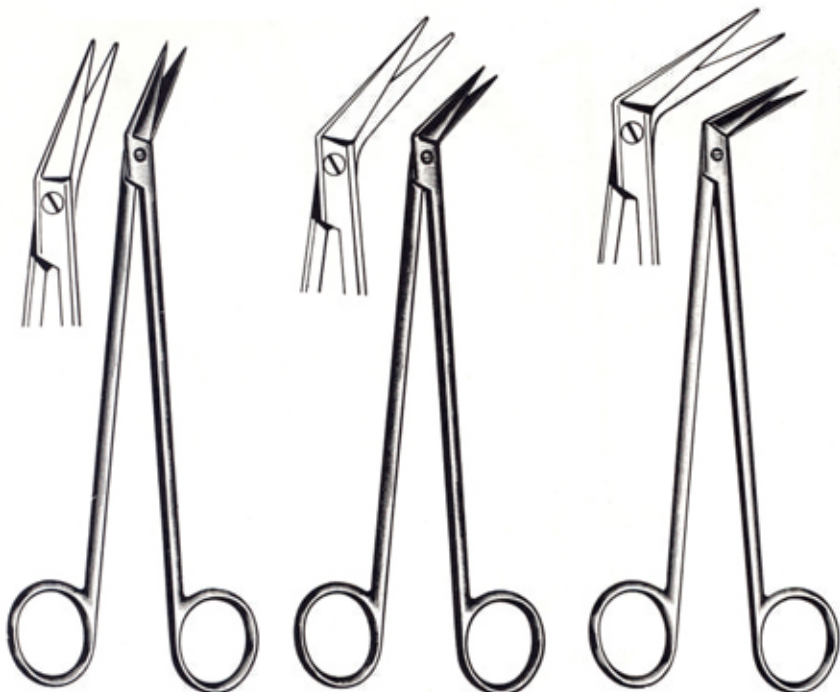

MI-800580 30cm

CLAMPS AT POUR ARTERE ILIAQUE  
CLAMPS AT FOR ILIAC ARTERY

MI-800590 24cm

CLAMPS AT POUR ARTERE ILIAQUE  
CLAMPS AT FOR ILIAC ARTERY

MI-800600 26cm

CLAMPS AT OCCLUSION ILIAQUE  
CLAMPS AT FOR ILIAC OCCLUSION

MI-800610 20cm  
MI-800611 24cm  
MI-800612 25cm  
MI-800613 26cm  
MI-800614 27cm

CLAMPS AT VENA CANA  
CLAMPS AT VENA CANA

MI-800230 22cm - 40mm  
MI-800231 22cm - 50mm

**CISEAUX POTTS-SMITH**  
**POTTS-SMITH SCISSORS**